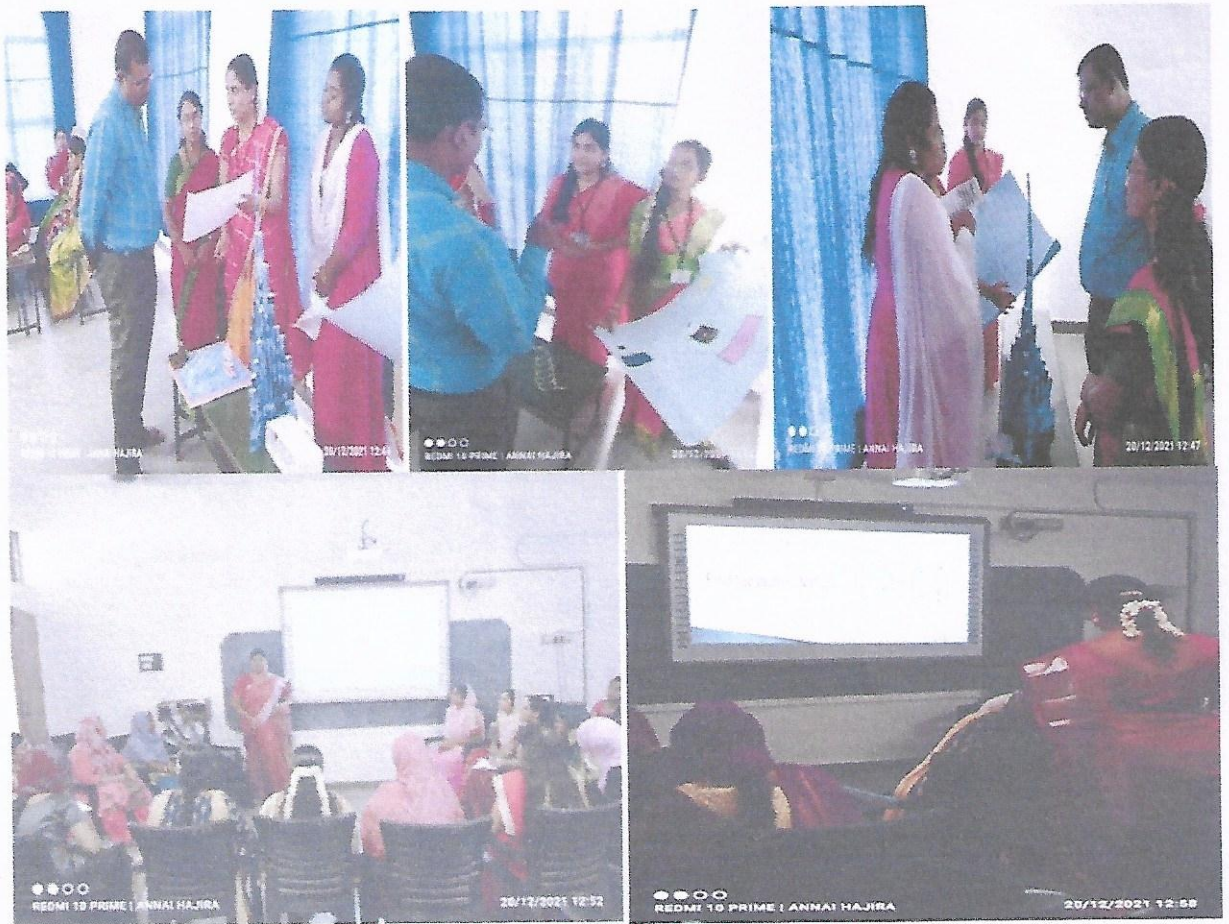

NATIONAL MATHEMATICS DAY - 2021

Mrs.M.Shanthi, Assistant Professor, Department of Mathematics announced the prize winners. Mrs. R. Pappathi, Assistant Professor, Department of Mathematics, proposed the vote of thanks.