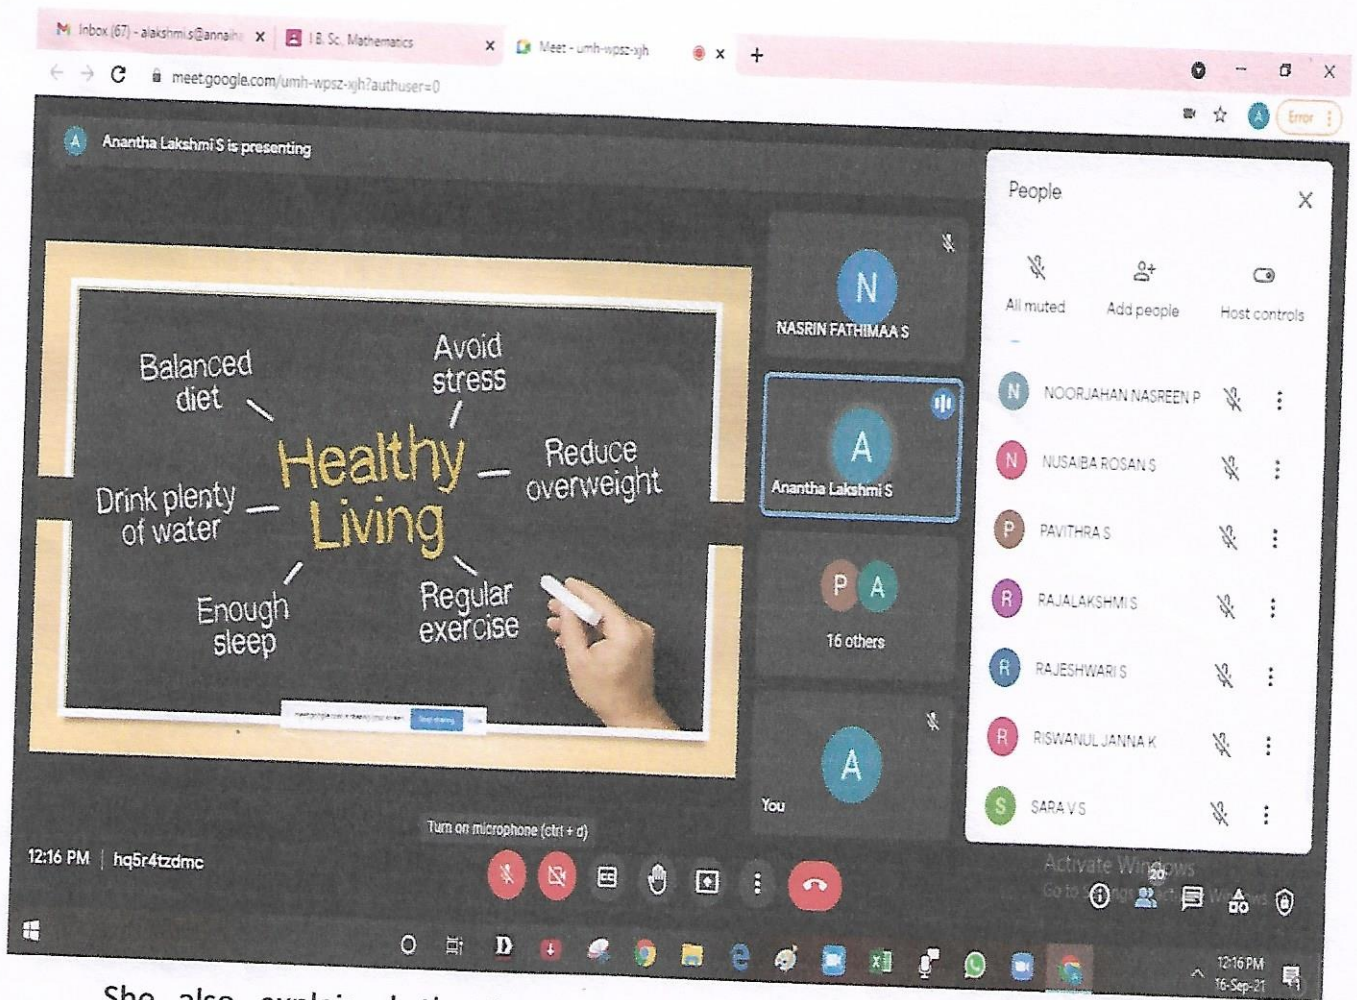

Annai Hajira Women's College

Melapalayam, Tirunelveli – 627 005

DEPARTMENT OF MATHEMATICS

ONLINE ORIENTATION PROGRAMME 2021-2022

Event summary:

- Name of the event** : Orientation Programme
- Date & Time of the event** : 16.09.2021 & 11.40 A. M to 12.25 P. M
- Resource Person** : MRS. R. SWARNALAKSHMI,
HOD, NUTRITION AND DIETETICS
SADAKATHULLAH APPA COLLEGE
RAHMATH NAGAR, TIRUNELVELI, TAMIL NADU
- Topic** : HEALTH AND WELLNESS
- Participants** : I B.Sc. Mathematics Students

She also explained the importance of it by stating that overall physical wellness encourages the balance of physical activity, nutrition and mental well-being to keep our body in top condition. Obtaining an optimal level of physical wellness allows a person to nurture personal responsibility for your own health.