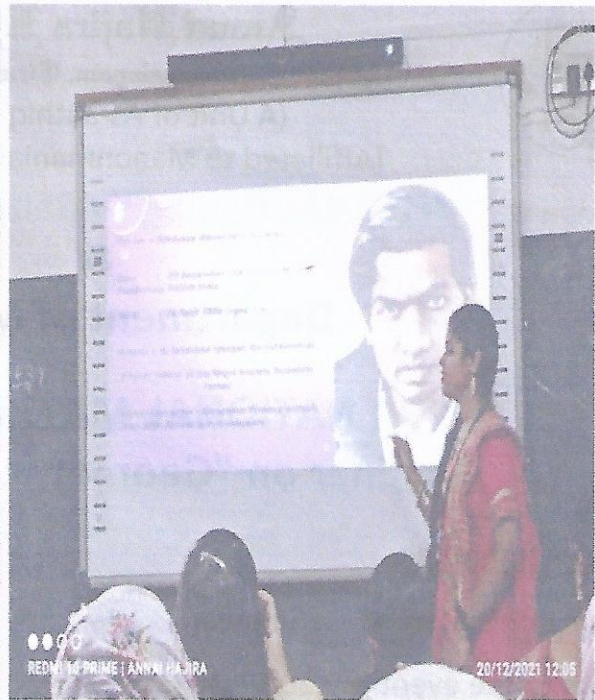

NATIONAL MATHEMATICS DAY - 2021

Mariam Asiyal S, III B.Sc., Mathematics, gave a short presentation about the biography of Sri Srinivasa Ramanujan. Mariam Asiyal S of III B.Sc., Mathematics presented a paper on the topic "Food in Mathematics" and then Jamilathul Firose J H of III B.Sc., Mathematics presented a paper on "Zero".