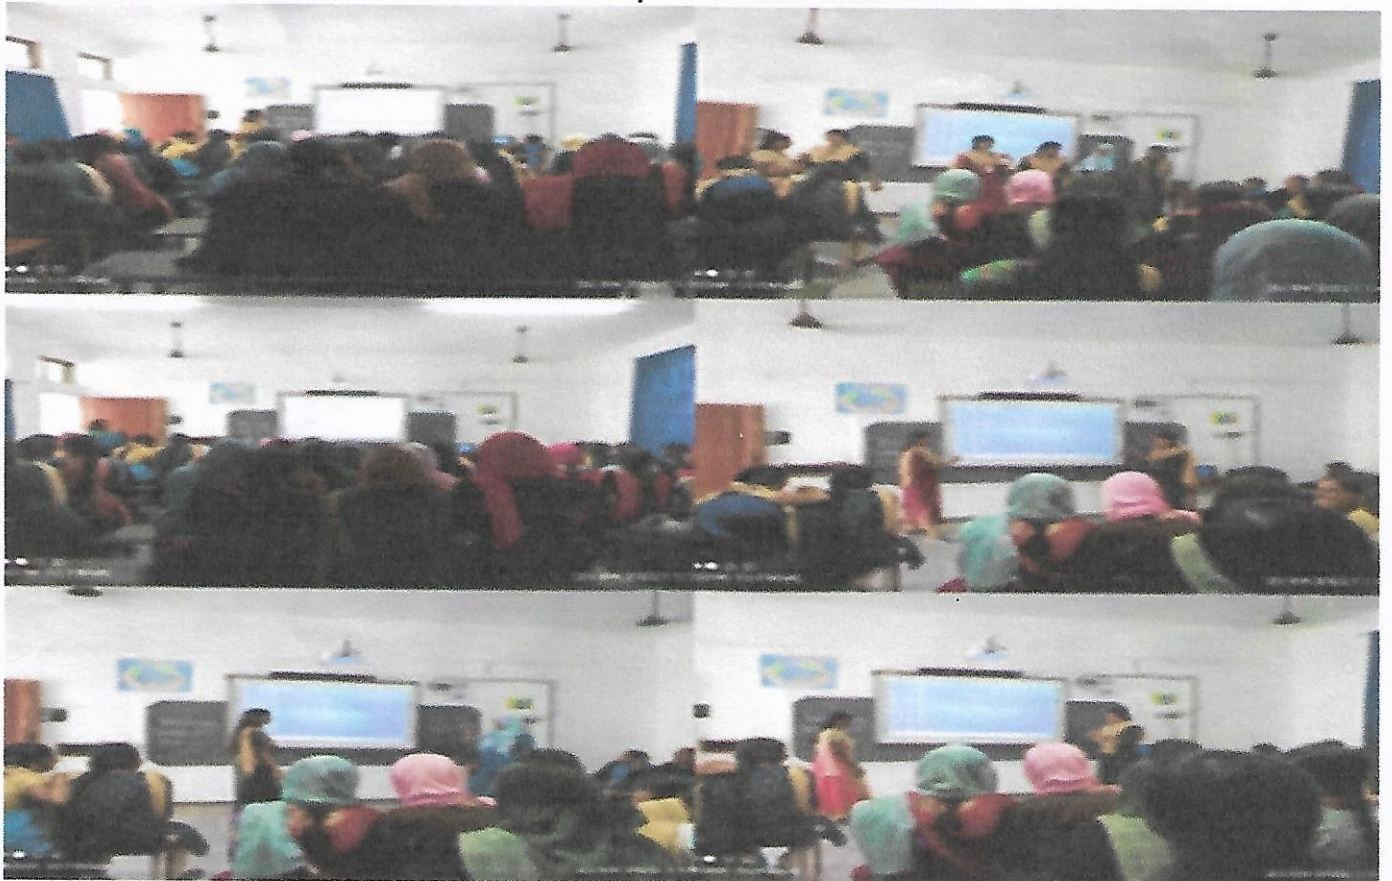

Our Department Staff members conducted the mathematical events Connect math, Word Scramble, Math Puzzles and Dumb Charade. The students of Mathematics Department actively participated in the events and exposed their talents.