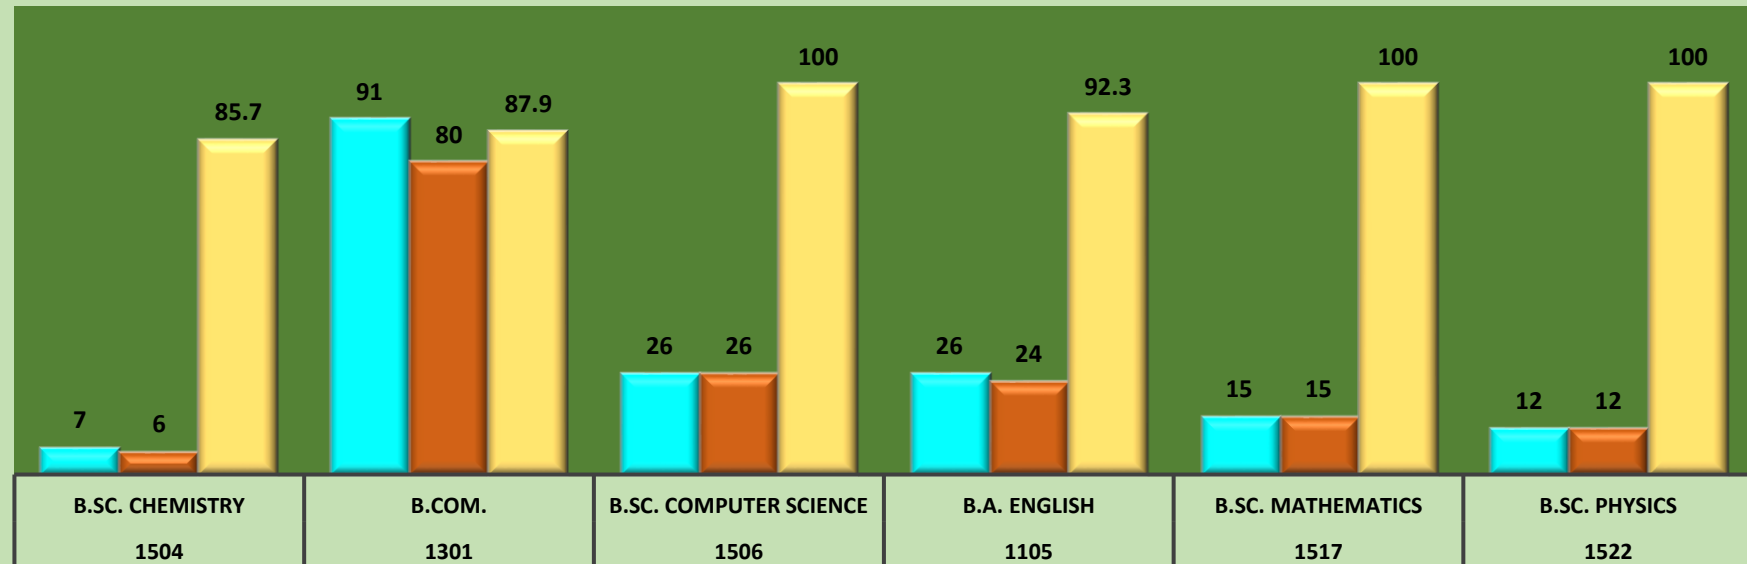

Result Analysis 2023-2024

■ Number of students appeared in the final year examination
■ Number of students passed in final year examination
■ Pass Percentage

PRINCIPAL
ANNAI HAJIRA WOMEN'S COLLEGE
MELAPALAYAM - 627 005.