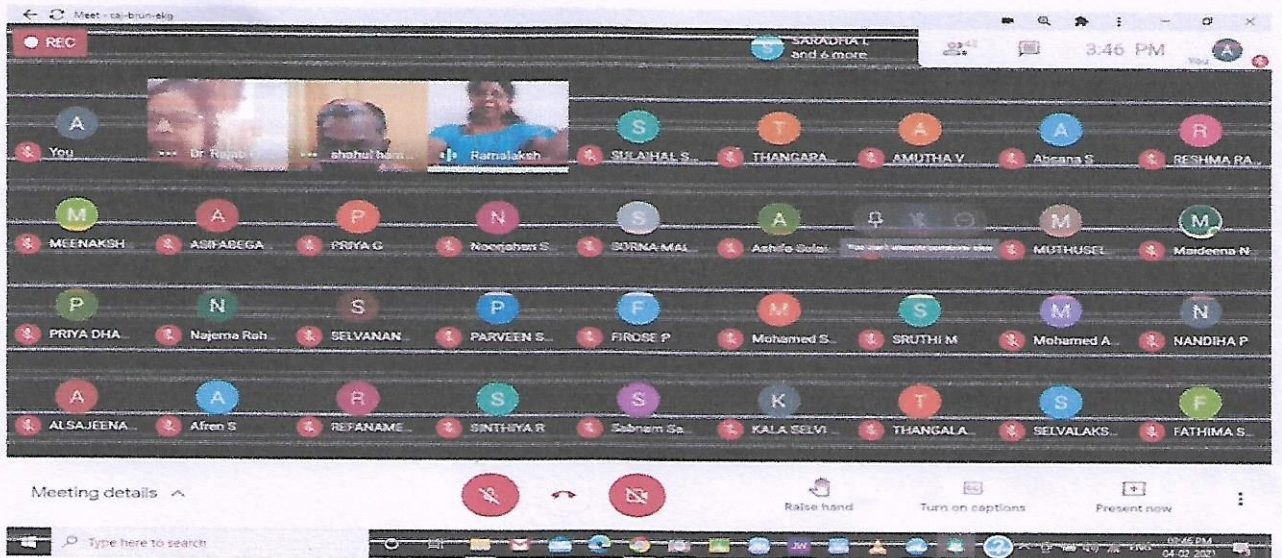

On February 2, 2021, a road safety awareness camp was conducted within the college campus. The event was graced by the presence of esteemed individuals, including Senior Advocate Dr. A. Prabhakaran Subramanian, President of Star Rotary Club, and Mr. Naina Muhammad, Director of City Driving School, who attended as chief guests.

Melapalayam, Tirunelveli – 627005

(A Unit of As-Sathiq Educational Society)

(Affiliated to Manonmaniam Sundaranar University)

National Service Scheme, Unit No-169

NSS Orientation online Class for First Years

Date: 05.02.2021

An NSS orientation program for the I Year students was conducted through online on May 5th 2021. Dr. Shahul Hamid, Professor, Head of the Department of Tamil, MSS Wakf Board College, Madurai was the resource person