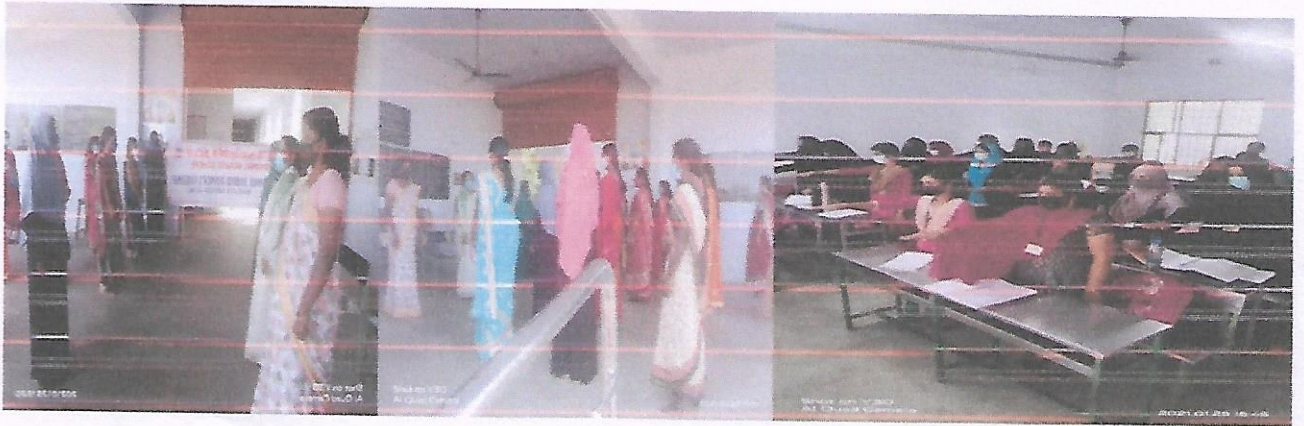

Melapalayam, Tirumelveli - 627005

(A Unit of As-Sathiya Educational Society)

(Affiliated to Manonmaniam Sundaranar University)

National Service Scheme, Unit No-169

Oath-National Voters Day

On January 25, 2021, at 3:30 p.m., an oath on Voters' Day awareness was collectively pledged by the Principal, faculty members and students of Annai Hajira Women's College.