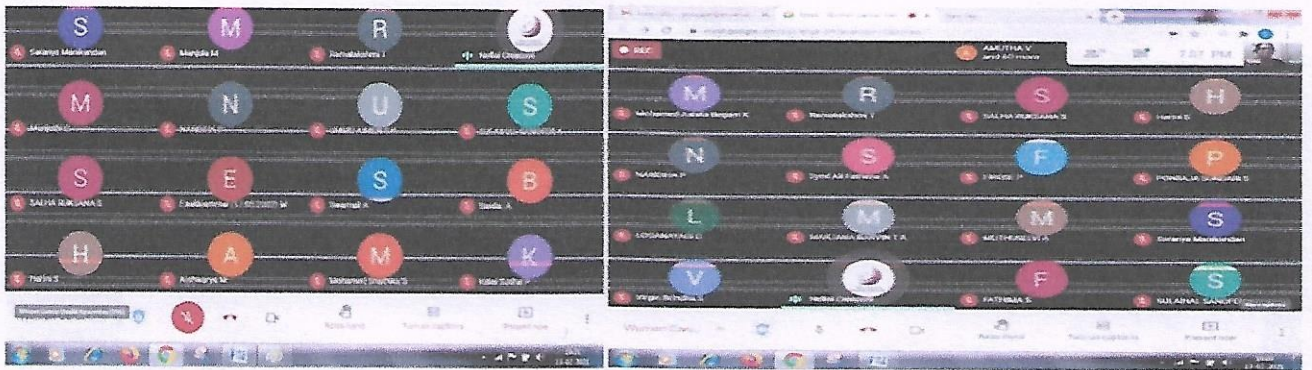

On February 13th 2021, the National Service Scheme of Annai Hajira Women's College organized an online awareness program about cancer. The event was organized by Crescent Multicare Clinic, K.T.C. Nagar in which Dr. A. Abitha Parveen, M.B.B.S., from, who shared insights about cervical cancer and the symptoms for the same.