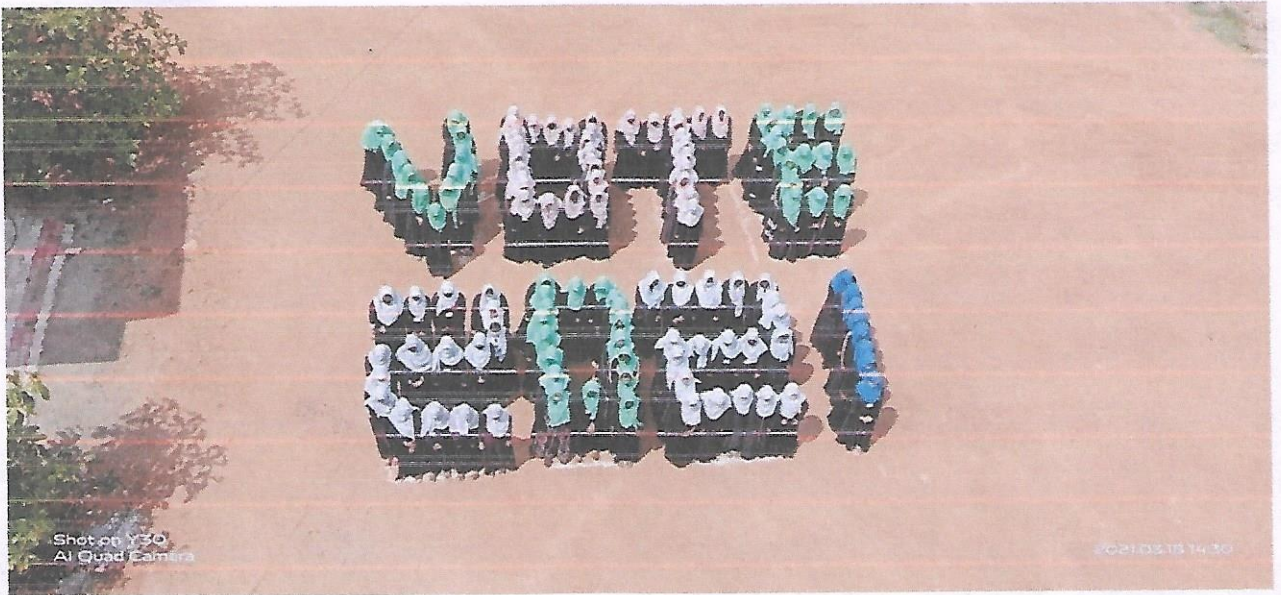

A visual arrangement named "VOTE 2021" was organized by our students on March 18th2021. This arrangement was made as a part of an initiative to enhance awareness about voting to the students who vote for the first time on their attaining the age of 18years.