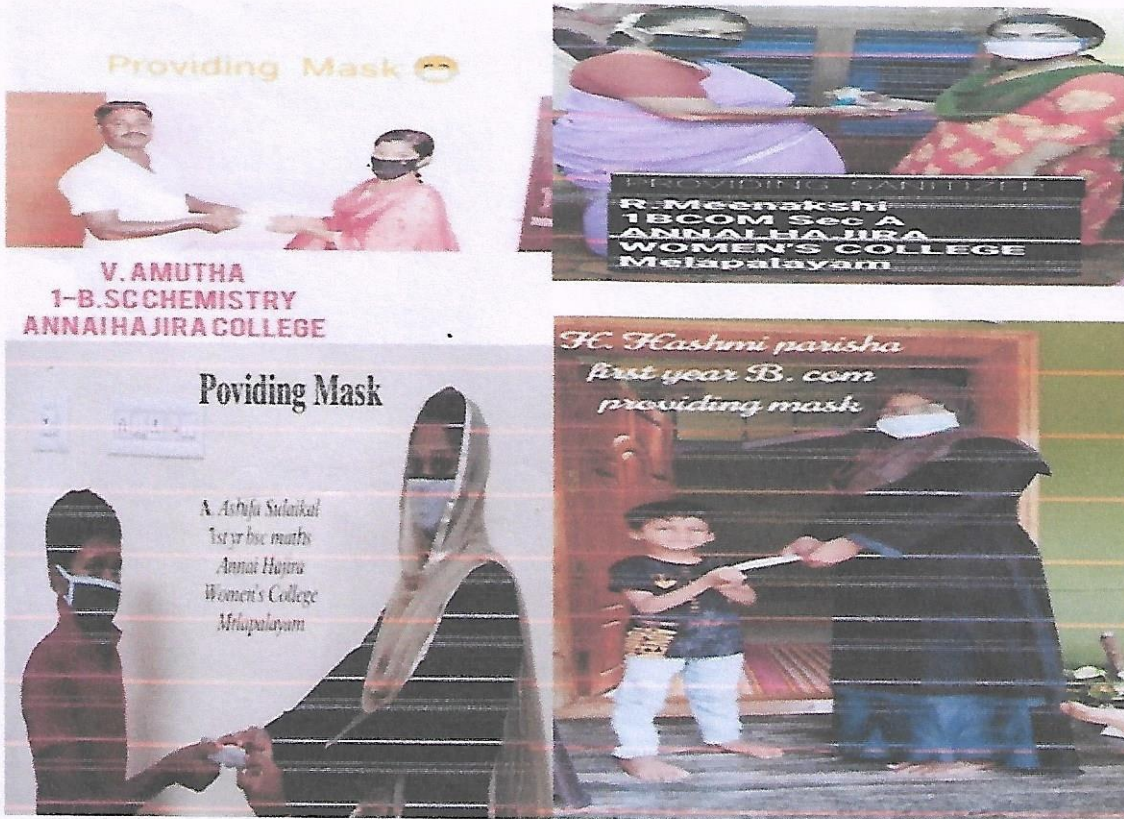

Annai Hajira Women's College

Melapalayam, Tirunelveli - 627005

(A Unit of As-Sathiq Educational Society)

(Affiliated to Manonmaniam Sundaranar University)

National Service Scheme, Unit No-169

COVID AWARENES PROGRAMME

Providing Mask 🧐
V. AMUTHA
1-B.SC CHEMISTRY
ANNAIHAJIRA COLLEGE

PROVIDING MASK
R. Meenakshi
1BCOM Sec A
ANNAIHAJIRA
WOMEN'S COLLEGE
Melapalayam

Poviding Mask
A. Ashifa Suleikal
1st yr bsc maths
Annai Hajira
Women's College
Melapalayam

H. Hashmi parisha
first year B. com
providing mask

Corona awareness video was produced and sent to Manonmaniam Sundaranar University NSS cell on 21.04.2020. S.Tharani !! B.Com Batch I gave an awareness talk in the video. On April 22nd 2020, the NSS unit of Annai Hajira Women's College demonstrated their community engagement by producing and distributing face masks and Sanitizer to the local residents.

This effort not only provided essential protective gear but also promoted the importance of mask-wearing. Subsequently, news coverage of the event was forwarded to the NSS cell of Manonmaniam Sundaranar University, showcasing the commitment of the college's NSS unit towards the involvement of the students during the pandemic period

[Signature]
22/04/2020
NSS Programme Officer
NSS PROGRAMME OFFICER
UNIT No : 169
ANNAI HAJIRA WOMEN'S COLLEGE,
MELAPALAYAM - 627 005.

[Signature]
22/04/2020
Principal
PRINCIPAL
ANNAI HAJIRA WOMEN'S COLLEGE
MELAPALAYAM - 627 005.